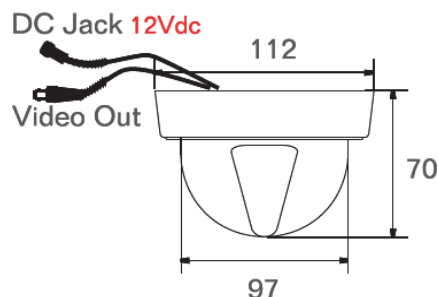

BTS-8038DHQ

1/3" Sony Super HAD CCD Super High Resolution Color Dome Camera

- 1/3" Super High Resolution
- Color Dome Camera
- Sony HQ1/ 540TVL/ 0.5Lux@F2.0
- Fixed Iris Lens
- Low Power Consumption
- Relatively no Interference from Magnetic or Electrostatic field

SPECIFICATIONS

TV Systems	PAL	NTSC
Image Sensor	1/3" Sony Super HAD CCD	
Number of Total Pixels	795(H) x 596(V)	811(H) x 508(V)
Resolution; DSP	540TVL; Sony HQ1	
Minimum Illumination	0.5Lux@F2.0	
Video Output; Connector	1.0Vp-p Composite, 75Ω; BNC	
Signal to Noise Ratio	More than 48dB	
Gamma Correction	0.45	
Synchronizing System	INTERNAL	
Automatic Electronic Shutter	Automatic, 1/50(60)sec.~1/100,000sec.	
Automatic Gain Control	Automatic	
Automatic White Balance	Automatic	
Back Light Compensation	NA	
Flickerless	NA	
DNR; Sense Up	NA	
Digital Day & Night Mode	NA	
Automatic IRIS	NA	
Adjustment VR	NA	
Lens Mount	Built-in Board Lens	
Lens, Angle of View (H)	Standard: f3.6mm/F2.0/72.5°	
Power Supply; Consumption	12Vdc; 1.5W	
Operation; Storage Temp.	-10°C~50°C; -20°C~60°C	
Operation; Storage Humidity	Maximum: RH80%; RH90%	
Dimensions	112(DIA)x70(H)mm	
Weight	220g	